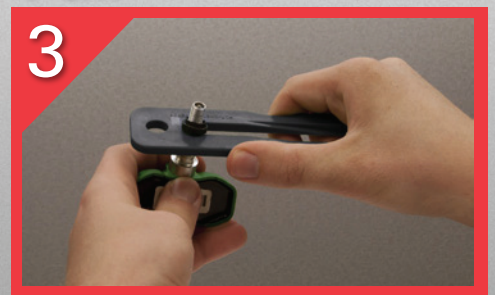

The Essential TPMS Grommet Removal Tool

Place

Slide

Pull

Wedged
Grommet
Removal
Channel

Grommet
Installation
Hole

- **Fast and Easy to Use**
- **Works Perfectly on Difficult to Remove Grommets**
- **Sturdy, Large Design Fits Easily in Your Hands**
- **Durable Poly Construction**