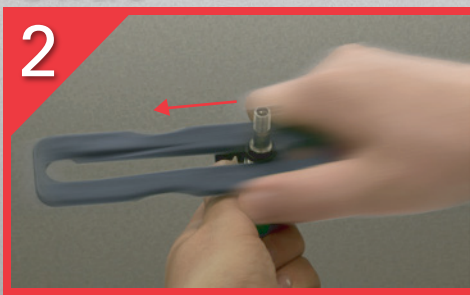

The Essential TPMS Grommet Removal Tool

Place

Slide

Pull

Wedged
Grommet
Removal
Channel

Grommet
Installation
Hole

- **Fast and Easy to Use**
- **Works Perfectly on Difficult to Remove Grommets**
- **Sturdy, Large Design Fits Easily in Your Hands**
- **Durable Poly Construction**